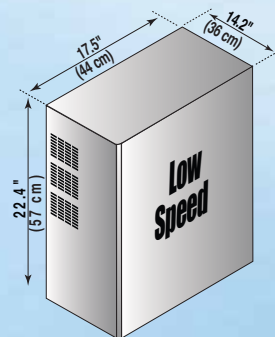

GP5 – 4 WAY FLOAT TOP TABLE SYSTEM WITH ROTATE TUBE STAND

Choice of 20, 32, 40 or 50 kW High Frequency Generator

HF Generators

SHF210AP – 320 mA, 125 kVp (250 mA @ 80 kVp), 16 mA Stations
 SHF310AP – 400 mA, 125 kVp (400 mA @ 80 kVp), 17 mA Stations
 SHF410AP – 500 mA, 125 kVp (500 mA @ 80 kVp), 18 mA Stations
 SHF510AP – 640 mA, 125 kVp (640 mA @ 78 kVp), 19 mA Stations

POWER CABINET SPECIFICATIONS

Line Powered

MULTI-FWFTT-G Four Way Float Top Table, Fixed Height

- 86.5" x 32.4" (2200 mm x 825 mm) Float Top Table
- Table Top Supports Patients up to 440 lbs (200 kgs)
- Longitudinal Table Top Travel 35" (90 cm), $\pm 17.5"$
- Transverse Table Top Travel 9" (23 cm), $\pm 4.5"$
- Table Top to Film Distance 4" (10.2 cm)
- Electromagnetic Brakes
- Heavy Duty Grid Cabinet with 103 Line, 10:1 Ratio Grid and Cassette Tray
- Bucky and Various Grids Optional

13-CSM/S225 Rotate Tube Stand

- Floor-to-Wall Mounted
- $\pm 5"$ (12.7 cm) Transverse Travel, 360° Column Rotation
- Vertical Travel 13.5" to 76.8" (34.3 to 195.1 cm)
- Fits in Ceiling Heights of 93" to 120" (236.2 to 304.8 cm)
- Platform Tube Mount, Angulation Dial and Operator Handles
- Magnetic Locks Control Longitudinal, Transverse, Vertical and Tube Rotation
- 75.7" (192.3 cm) Longitudinal Travel

13-BF7-GC/S109 Wall Stand with Grid Cabinet

- Floor-to-Wall Mounted Column
- Magnetic Locks
- 17 x 17" (43 x 43 cm) Heavy Duty Grid Cabinet with 103 Line, 10:1 Ratio Grid and Cassette Tray
- Bucky, Various Grids and Tilting Mechanism Optional